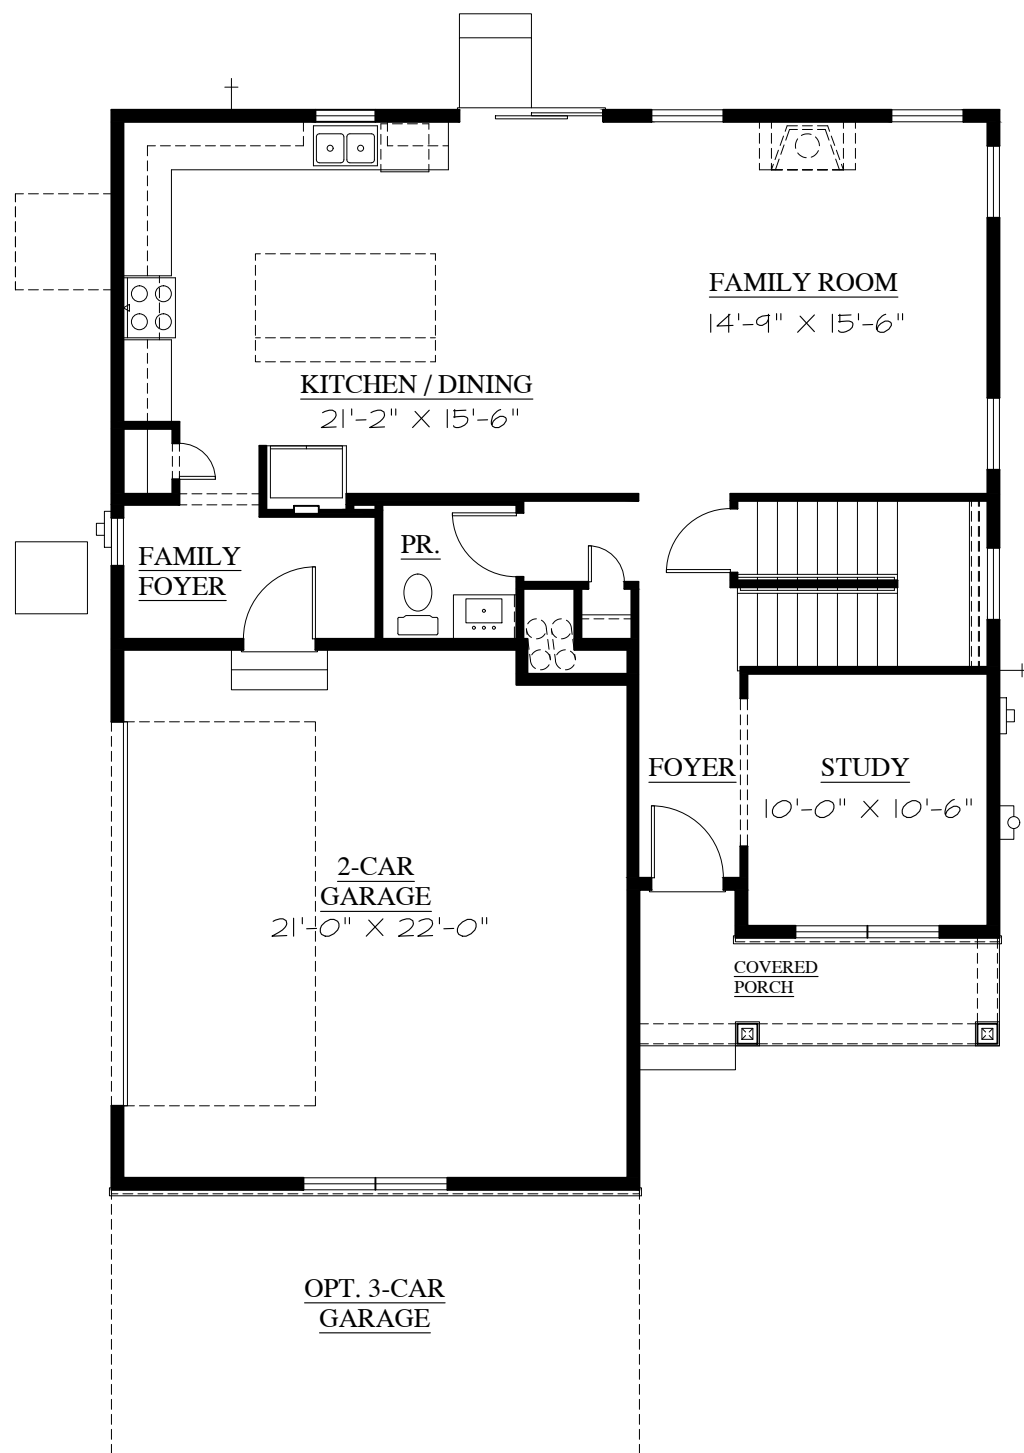

## EVERGREEN MODEL

FIRST FLOOR PLAN  
1,016 SQUARE FEET

## EVERGREEN MODEL

SECOND FLOOR PLAN  
1,505 SQUARE FEET

# EVERGREEN MODEL

SECOND FLOOR PLAN  
1,505 SQUARE FEET