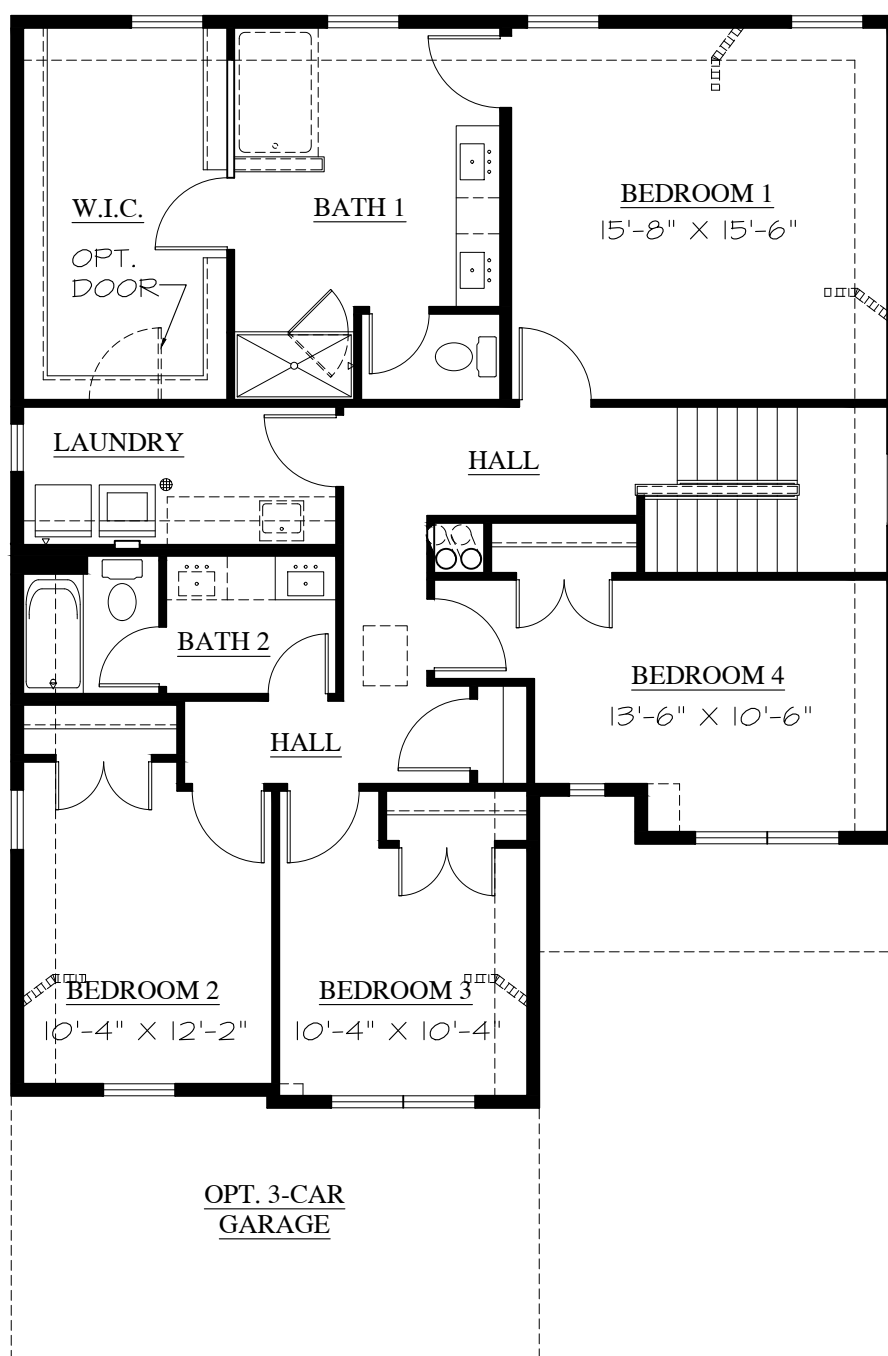

## EVERGREEN MODEL

FIRST FLOOR PLAN  
1,016 SQUARE FEET

## EVERGREEN MODEL

SECOND FLOOR PLAN  
1,505 SQUARE FEET

# EVERGREEN MODEL

SECOND FLOOR PLAN  
1,505 SQUARE FEET