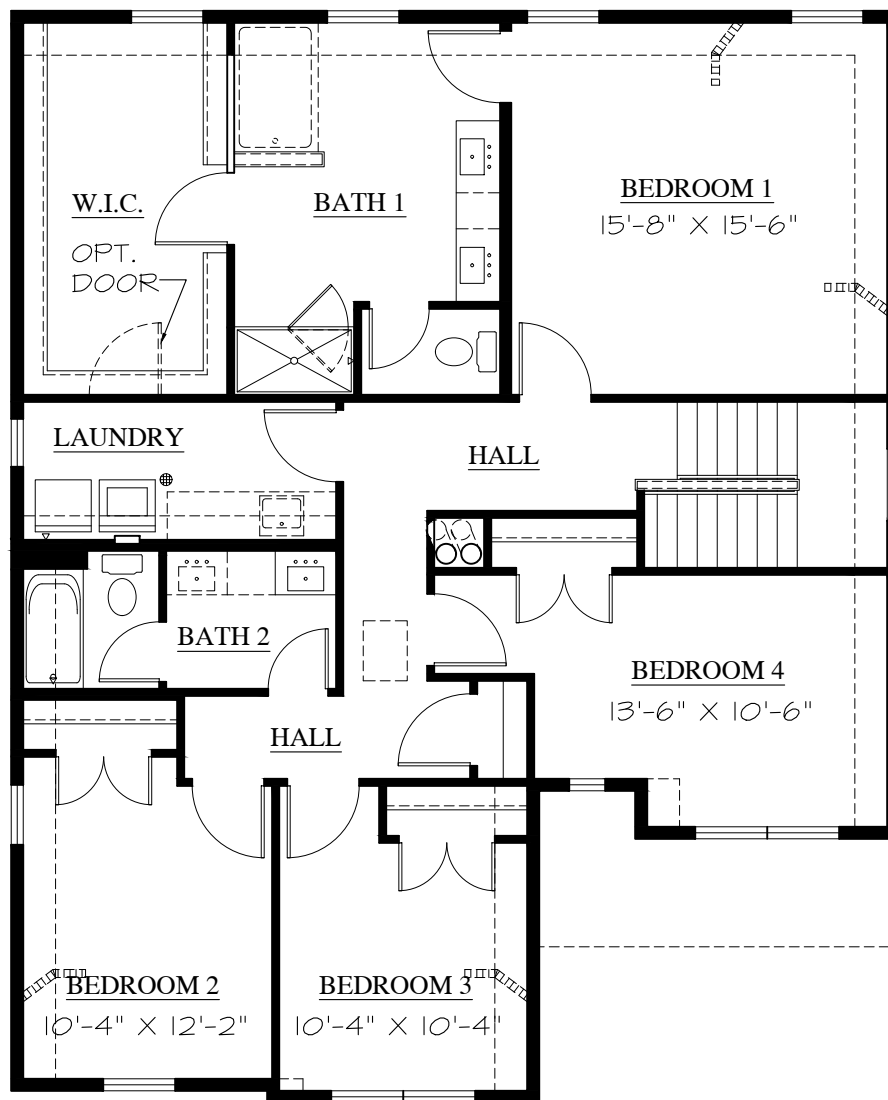

## EVERGREEN MODEL

FIRST FLOOR PLAN  
1,016 SQUARE FEET

## EVERGREEN MODEL

SECOND FLOOR PLAN  
1,505 SQUARE FEET

# EVERGREEN MODEL

SECOND FLOOR PLAN  
1,505 SQUARE FEET